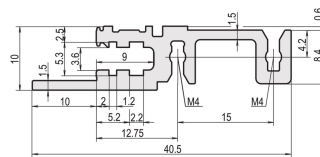

Horizontal Rail, Front, Type H-LD, Heavy, Long Lip, for IEEE Application, 1000 mm

KATALOGOVÉ ČÍSLO

34560-301

Combinations of horizontal rails and side panels

	Side panel 1	Side panel 2	Side panel 3	Side panel 4
Horizontal rail 1	-	+	+	+
Horizontal rail 2	+	+	+	+
Horizontal rail 3	+	+	-	-
Horizontal rail 4	Side panel 1	Side panel 2	Side panel 3	Side panel 4

Legend: + can be combined, - combination not recommended, + not recommended

The horizontal rail with a long lip enables the use of IEEE insertion / extraction handles.

CERTIFICATIONS

VLASTNOSTI

For plug-in units with IEEE handle

Long lip (H-LD)

Installation at top and bottom

For CPCI and VME64x systems

Aluminum extrusion, anodized finish, conductive contact surface

VLASTNOSTI PRODUKTU

Rack Width: 195HP

Množství v balení: 1

Povrchová úprava: Anodized

Length: 1000mm

Materiál: Hliník

Produktová řada: EuropacPRO; RatiopacPRO; RatiopacPRO AIR; CompacPRO; PropacPRO

Product Type: Horizontal Rail

Typ: Heavy, LD

Works With: Subracks; Cases

Net Weight: 0.389kg

DALŠÍ PODROBNOSTI O PRODUKTU