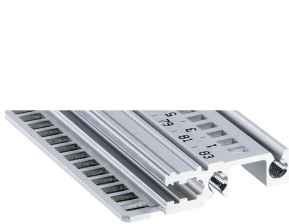

Horizontal Rail, Front, Type H-LD, Heavy, Long Lip, for IEEE Application, 20 HP

KATALOGOVÉ ČÍSLO

34560-320

Combinations of horizontal rails and side panels

	Side panel 1	Side panel 2	Side panel 3	Side panel 4
Horizontal rail 1	-	+	+	+
Horizontal rail 2	+	+	+	+
Horizontal rail 3	+	+	-	-
Horizontal rail 4	Light 1.1	Dark 1.1	Heavy 1.1	Edge 1.1

Legend: "+" can be combined, "-" combination not recommended, "+" indicates not required.

The horizontal rail with a long lip enables the use of IEEE insertion / extraction handles.

CERTIFICATIONS

VLASTNOSTI

For plug-in units with IEEE handle

Long lip (H-LD)

Installation at top and bottom

For CPCI and VME64x systems

Aluminum extrusion, anodized finish, conductive contact surface

VLASTNOSTI PRODUKTU

Rack Width: 20HP

Množství v balení: 1

Povrchová úprava: Anodized

Length: 106.68mm