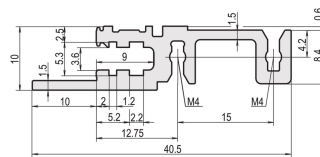

Horizontal Rail, Front, Type H-LD, Heavy, Long Lip, for IEEE Application, 28 HP

KATALOGOVÉ ČÍSLO

34560-328

Combinations of horizontal rails and side panels

	Side panel 1	Side panel 2	Side panel 3	Side panel 4
Horizontal rail 1	-	+	+	+
Horizontal rail 2	+	+	+	+
Horizontal rail 3	+	+	-	-
Horizontal rail 4	Side panel 1	Side panel 2	Side panel 3	Side panel 4

Legend: + can be combined, - combination not recommended, + side panel required

The horizontal rail with a long lip enables the use of IEEE insertion / extraction handles.

CERTIFICATIONS

VLASTNOSTI

For plug-in units with IEEE handle

Long lip (H-LD)

Installation at top and bottom

For CPCI and VME64x systems

Aluminum extrusion, anodized finish, conductive contact surface

VLASTNOSTI PRODUKTU

Rack Width: 28HP

Množství v balení: 1

Povrchová úprava: Anodized

Length: 147.32mm

Materiál: Hliník

Produktová řada: EuropacPRO; RatiopacPRO; RatiopacPRO AIR; CompacPRO; PropacPRO

Product Type: Horizontal Rail

Typ: Heavy, LD

Works With: Subracks; Cases

DALŠÍ PODROBNOSTI O PRODUKTU