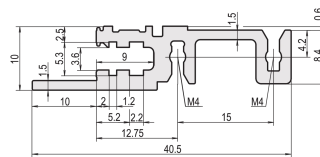

# Horizontal Rail, Front, Type H-LD, Heavy, Long Lip, for IEEE Application, 40 HP

## KATALOGOVÉ ČÍSLO

**34560-340**

Combinations of horizontal rails and side panels

	Side panel 1	Side panel 2	Side panel 3	Side panel 4
Horizontal rail 1	-	+	+	+
Horizontal rail 2	+	+	+	+
Horizontal rail 3	+	+	-	-
Horizontal rail 4	Light 1	Dark 2	Heavy 3	Edge 4

Legend: + can be combined, - combination not recommended, \* not recommended

The horizontal rail with a long lip enables the use of IEEE insertion / extraction handles.

## VLASTNOSTI

For plug-in units with IEEE handle

Long lip (H-LD)

Installation at top and bottom

For CPCI and VME64x systems

Aluminum extrusion, anodized finish, conductive contact surface