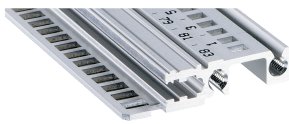

# Horizontal Rail, Front, Type H-LD, Heavy, Long Lip, for IEEE Application, 40 HP

## KATALOGOVÉ ČÍSLO

**34560-340**

Combinations of horizontal rails and side panels

	Side panel 1	Side panel 2	Side panel 3	Side panel 4
Horizontal rail 1	-	+	+	+
Horizontal rail 2	+	+	+	+
Horizontal rail 3	+	+	-	-
Horizontal rail 4	Light 1	Dark 2	Heavy 3	Edge 4

Legend: + can be combined, - combination not recommended, \* not recommended

The horizontal rail with a long lip enables the use of IEEE insertion / extraction handles.

## VLASTNOSTI

For plug-in units with IEEE handle

Long lip (H-LD)

Installation at top and bottom

For CPCI and VME64x systems

Aluminum extrusion, anodized finish, conductive contact surface