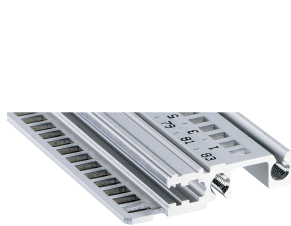

Horizontal Rail, Front, Type H-LD, Heavy, Long Lip, for IEEE Application, 42 HP

KATALOGOVÉ ČÍSLO

34560-342

The horizontal rail with a long lip enables the use of IEEE insertion / extraction handles.

CERTIFICATIONS

VLASTNOSTI

For plug-in units with IEEE handle

Long lip (H-LD)

Installation at top and bottom

For CPCI and VME64x systems

Aluminum extrusion, anodized finish, conductive contact surface

VLASTNOSTI PRODUKTU

Rack Width: 42HP

Množství v balení: 1

Povrchová úprava: Anodized

Length: 218.44mm