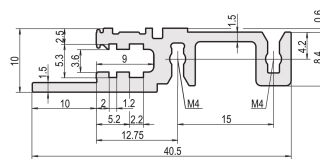

Horizontal Rail, Front, Type H-LD, Heavy, Long Lip, for IEEE Application, 42 HP

KATALOGOVÉ ČÍSLO

34560-342

The horizontal rail with a long lip enables the use of IEEE insertion / extraction handles.