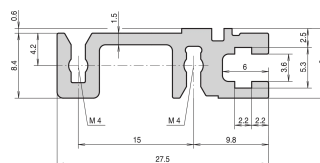

Horizontal Rail, Rear, Type H-ST, Heavy, Standard, 63 HP

KATALOGOVÉ ČÍSLO

34560-563

Combinations of horizontal rails and side panels

	„H“ - can be combined	„ST“ - combination not recommended	„ST“ - combination not recommended	„ST“ - combination not recommended
Horizontal rail	-	+	+	+
Horizontal rail	+	+	+	+
Horizontal rail	+	+	-	-
Side panel	Light 1.0	Medium 1.0	Heavy 1.0	Super 1.0

The horizontal rail, type ST enables the isolated assembly of a backplane. The isolation is done by an insulation strip.

CERTIFICATIONS

VLASTNOSTI

For indirect backplane mounting with insulation strip

Standard where mechanical demands are high (H-ST)

Mounting top and bottom

< 28 HP not printed

Aluminum extrusion, anodized finish, conductive contact surface, with HP markings

VLASTNOSTI PRODUKTU

Rack Width: 63HP

Množství v balení: 1

Povrchová úprava: Anodized

Length: 325.12mm

Materiál: Hliník

Produktová řada: EuropacPRO; RatiopacPRO; RatiopacPRO AIR; CompacPRO; PropacPRO

Product Type: Horizontal Rail

Typ: Heavy, ST

Works With: Subracks; Cases

Net Weight: 0.1kg

DALŠÍ PODROBNOSTI O PRODUKTU