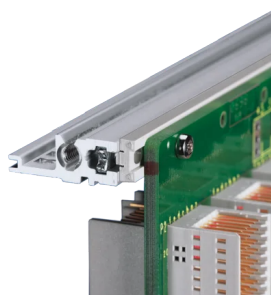

Horizontal Rail, Rear, Type H-ST, Heavy, Standard, 63 HP

KATALOGOVÉ ČÍSLO

34560-563

Combinations of horizontal rails and side panels

	„H“ - can be combined	„ST“ - combination not recommended	„ST“ - combination not recommended	„ST“ - combination not recommended
Horizontal rail	-	+	+	+
Horizontal rail	+	+	+	+
Horizontal rail	+	+	-	-
Side panel	Light 1.0	Medium 1.0	Heavy 1.0	Super 1.0

The horizontal rail, type ST enables the isolated assembly of a backplane. The isolation is done by an insulation strip.

CERTIFICATIONS

VLASTNOSTI

For indirect backplane mounting with insulation strip

Standard where mechanical demands are high (H-ST)

Mounting top and bottom

< 28 HP not printed

Aluminum extrusion, anodized finish, conductive contact surface, with HP markings

VLASTNOSTI PRODUKTU

Rack Width: 63HP

Množství v balení: 1

Povrchová úprava: Anodized