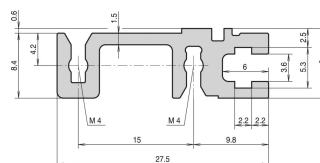

Horizontal Rail, Rear, Type H-ST, Heavy, Standard, 84 HP

KATALOGOVÉ ČÍSLO

34560-584

Combinations of horizontal rails and side panels

	„H“ can be combined	„ST“ combination: not recommended		
Horizontal rail	-	+	+	+
Horizontal rail	+	+	+	+
Horizontal rail	+	+	-	-
Side panel	Light v.1	Panel 2	Panel 3 H	Support 1 H

The horizontal rail, type ST enables the isolated assembly of a backplane. The isolation is done by an insulation strip.

CERTIFICATIONS

VLASTNOSTI

For indirect backplane mounting with insulation strip

Standard where mechanical demands are high (H-ST)

Mounting top and bottom

< 28 HP not printed

Aluminum extrusion, anodized finish, conductive contact surface, with HP markings

VLASTNOSTI PRODUKTU

Rack Width: 84HP

Množství v balení: 1

Povrchová úprava: Anodized

Length: 431.8mm

Materiál: Hliník

Produktová řada: EuropacPRO; RatiopacPRO; RatiopacPRO AIR; CompacPRO; PropacPRO

Product Type: Horizontal Rail

Typ: Heavy, ST

Works With: Subracks; Cases

Net Weight: 0.13kg

DALŠÍ PODROBNOSTI O PRODUKTU