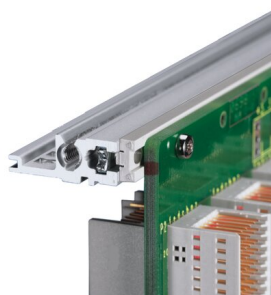

Horizontal Rail, Rear, Type H-ST, Heavy, Standard, 84 HP

KATALOGOVÉ ČÍSLO

34560-584

Combinations of horizontal rails and side panels

	„H“ can be combined	„ST“ combination: not recommended		
Horizontal rail	-	+	+	+
Horizontal rail	+	+	+	+
Horizontal rail	+	+	-	-
Side panel	Light v.1	Panel 2	Panel 3 H	Support 1 H

The horizontal rail, type ST enables the isolated assembly of a backplane. The isolation is done by an insulation strip.

CERTIFICATIONS

VLASTNOSTI

For indirect backplane mounting with insulation strip

Standard where mechanical demands are high (H-ST)

Mounting top and bottom

< 28 HP not printed

Aluminum extrusion, anodized finish, conductive contact surface, with HP markings

VLASTNOSTI PRODUKTU

Rack Width: 84HP

Množství v balení: 1

Povrchová úprava: Anodized

Length: 431.8mm

Materiál: Hliník

Produktová řada: EuropacPRO; RatiopacPRO; RatiopacPRO AIR; CompacPRO; PropacPRO

Product Type: Horizontal Rail

Typ: Heavy, ST

Works With: Subracks; Cases

Net Weight: 0.13kg

DALŠÍ PODROBNOSTI O PRODUKTU