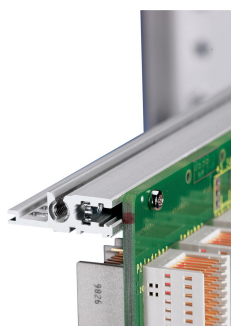

Horizontal Rail, Rear, Type L-VT, Light, 1000 mm

KATALOGOVÉ ČÍSLO

34560-601

Combinations of horizontal rails and side panels

+ = can be combined, - = combination not recommended

Aluminum	-	+	+	+
Aluminum	+	+	+	+
Aluminum	+	+	-	-
Horizontal rail	+	+	-	-
Side panel	Light 1	Medium 2	Heavy 3 H	Flagged 4 B

Aluminum rail

The horizontal rail, type VT enables the direct assembly of a backplane.

CERTIFICATIONS

VLASTNOSTI

For direct backplane mounting

Recessed installation for low mechanical demands (L-VT)

Mounting top and bottom

Aluminum extrusion, anodized finish, conductive contact surface

VLASTNOSTI PRODUKTU

Rack Width: 195HP

Množství v balení: 1

Povrchová úprava: Anodized

Length: 1000mm

Materiál: Hliník

Produktová řada: EuropacPRO; RatiopacPRO; RatiopacPRO AIR; CompacPRO; PropacPRO