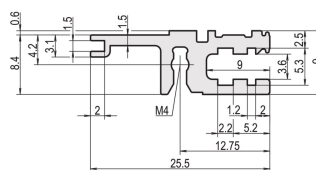

Horizontal Rail, Rear, Type L-VT, Light, 1000 mm

KATALOGOVÉ ČÍSLO

34560-601

Combinations of horizontal rails and side panels

+ = can be combined, - = combination not recommended

Aluminum	-	+	+	+
Aluminum	+	+	+	+
Aluminum	+	+	-	-
Horizontal rail	+	+	-	-
Side panel	Light 1	Medium 2	Heavy 3 H	Flagged 4 B

Aluminum rail

The horizontal rail, type VT enables the direct assembly of a backplane.

CERTIFICATIONS

VLASTNOSTI

For direct backplane mounting

Recessed installation for low mechanical demands (L-VT)

Mounting top and bottom

Aluminum extrusion, anodized finish, conductive contact surface

VLASTNOSTI PRODUKTU

Rack Width: 195HP

Množství v balení: 1

Povrchová úprava: Anodized

Length: 1000mm

Materiál: Hliník

Produktová řada: EuropacPRO; RatiopacPRO; RatiopacPRO AIR; CompacPRO; PropacPRO

Product Type: Horizontal Rail

Typ: Light, VT

Works With: Subracks; Cases

Net Weight: 0.264kg

DALŠÍ PODROBNOSTI O PRODUKTU

Delivery is in standard pack multiples. Pricing is per individual item.

Please take into consideration that deliveries may be carried out in the stated SPQs (SPQ, e.g. 5 pieces, 10 pieces, 50 pieces, etc.). Differing order quantities (e.g. 2 pieces) may be changed to the next possible delivery quantity = Standard Pack Quantity.