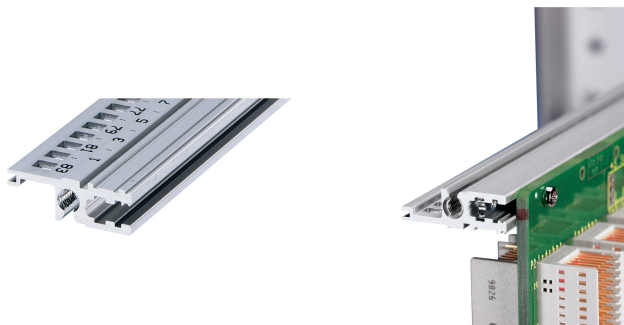

Horizontal Rail, Rear, Type L-VT, Light, 40 HP

KATALOGOVÉ ČÍSLO

34560-640

Combinations of horizontal rails and side panels

	"H" can be combined		"L" combination not recommended	
Horizontal rail	-	+	+	+
Horizontal rail	+	+	+	+
Horizontal rail	+	+	-	-
Horizontal rail	+	+	-	-
Side panel	Light 1-L	Fluorid 1-F	Heavy 1-H	Rugged 1-R

The horizontal rail, type VT enables the direct assembly of a backplane.

CERTIFICATIONS

VLASTNOSTI

For direct backplane mounting

Recessed installation for low mechanical demands (L-VT)

Mounting top and bottom

Aluminum extrusion, anodized finish, conductive contact surface

VLASTNOSTI PRODUKTU

Rack Width: 40HP

Množství v balení: 1

Povrchová úprava: Anodized

Length: 208.28mm

Materiál: Hliník

Produktová řada: EuropacPRO; RatiopacPRO; RatiopacPRO AIR; CompacPRO; PropacPRO

Product Type: Horizontal Rail

Typ: Light, VT

Works With: Subracks; Cases

Net Weight: 0.05kg

DALŠÍ PODROBNOSTI O PRODUKTU

Delivery is in standard pack multiples. Pricing is per individual item.

Please take into consideration that deliveries may be carried out in the stated SPQs (SPQ, e.g. 5 pieces, 10 pieces, 50 pieces, etc.). Differing order quantities (e.g. 2 pieces) may be changed to the next possible delivery quantity = Standard Pack Quantity.