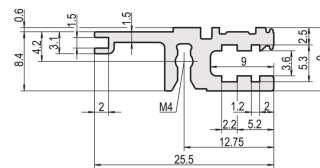

Horizontal Rail, Rear, Type L-VT, Light, 40 HP

KATALOGOVÉ ČÍSLO

34560-640

Combinations of horizontal rails and side panels

	"H" can be combined		"L" combination not recommended	
Horizontal rail	-	+	+	+
Horizontal rail	+	+	+	+
Horizontal rail	+	+	-	-
Horizontal rail	+	+	-	-
Side panel	Light 1-L	Fluorid 1-F	Heavy 1-H	Rugged 1-R

The horizontal rail, type VT enables the direct assembly of a backplane.

CERTIFICATIONS

VLASTNOSTI

For direct backplane mounting

Recessed installation for low mechanical demands (L-VT)

Mounting top and bottom

Aluminum extrusion, anodized finish, conductive contact surface

VLASTNOSTI PRODUKTU

Rack Width: 40HP

Množství v balení: 1

Povrchová úprava: Anodized

Length: 208.28mm

Materiál: Hliník

Produktová řada: EuropacPRO; RatiopacPRO; RatiopacPRO AIR; CompacPRO; PropacPRO

Product Type: Horizontal Rail

Typ: Light, VT

Works With: Subracks; Cases

Net Weight: 0.05kg

DALŠÍ PODROBNOSTI O PRODUKTU

Delivery is in standard pack multiples. Pricing is per individual item.

Please take into consideration that deliveries may be carried out in the stated SPQs (SPQ, e.g. 5 pieces, 10 pieces, 50 pieces, etc.). Differing order quantities (e.g. 2 pieces) may be changed to the next possible delivery quantity = Standard Pack Quantity.