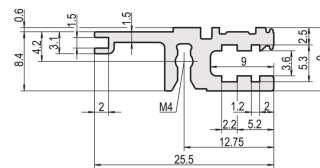

Horizontal Rail, Rear, Type L-VT, Light, 42 HP

KATALOGOVÉ ČÍSLO

34560-642

Combinations of horizontal rails and side panels

		+ = can be combined, - = combination not recommended			
Horizontal rail		-	+	+	+
Horizontal rail		+	+	+	+
Horizontal rail		+	+	-	-
Horizontal rail					
Side panel					

Legend: Light 1-L, Flashed 1-F, Heavy 1-H, Rugged 1-R

The horizontal rail, type VT enables the direct assembly of a backplane.

CERTIFICATIONS

VLASTNOSTI

For direct backplane mounting

Recessed installation for low mechanical demands (L-VT)

Mounting top and bottom

Aluminum extrusion, anodized finish, conductive contact surface

VLASTNOSTI PRODUKTU

Rack Width: 42HP

Množství v balení: 1

Povrchová úprava: Anodized

Length: 218.44mm

Materiál: Hliník