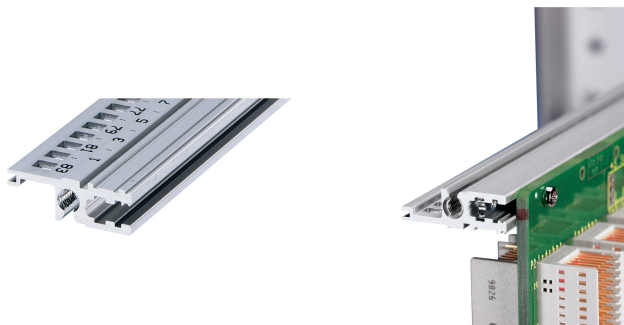

Horizontal Rail, Rear, Type L-VT, Light, 42 HP

KATALOGOVÉ ČÍSLO

34560-642

Combinations of horizontal rails and side panels

		+ = can be combined, - = combination not recommended			
Horizontal rail		-	+	+	+
Horizontal rail		+	+	+	+
Horizontal rail		+	+	-	-
Horizontal rail					
Side panel					

Legend: Light 1-L, Flashed 1-F, Heavy 1-H, Rugged 1-R

The horizontal rail, type VT enables the direct assembly of a backplane.

CERTIFICATIONS

VLASTNOSTI

For direct backplane mounting

Recessed installation for low mechanical demands (L-VT)

Mounting top and bottom

Aluminum extrusion, anodized finish, conductive contact surface

VLASTNOSTI PRODUKTU

Rack Width: 42HP

Množství v balení: 1

Povrchová úprava: Anodized

Length: 218.44mm

Materiál: Hliník

Produktová řada: EuropacPRO; RatiopacPRO; RatiopacPRO AIR; CompacPRO; PropacPRO

Product Type: Horizontal Rail

Typ: Light, VT

Works With: Subracks; Cases

Net Weight: 0.06kg

DALŠÍ PODROBNOSTI O PRODUKTU

Delivery is in standard pack multiples. Pricing is per individual item.