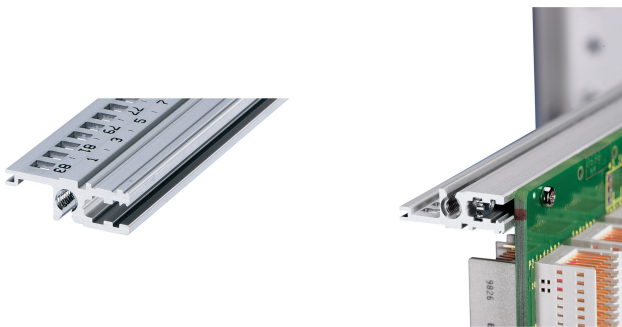

## KATALOGOVÉ ČÍSLO

**34560-684**

Combinations of horizontal rails and side panels

		+ = can be combined, - = combination not recommended			
Horizontal rail		-	+	+	+
Horizontal rail		+	+	+	+
Horizontal rail		+	+	-	-
Horizontal rail					
Side panel					
		Light L-V	Flashed F	Heavy H	Rugged R

The horizontal rail, type VT enables the direct assembly of a backplane.

## VLASTNOSTI

For direct backplane mounting

Recessed installation for low mechanical demands (L-VT)

Mounting top and bottom

Aluminum extrusion, anodized finish, conductive contact surface

## VLASTNOSTI PRODUKTU

Rack Width: 84HP

Množství v balení: 1

Povrchová úprava: Anodized

Length: 431.8mm

Materiál: Hliník

Produktová řada: EuropacPRO; RatiopacPRO; RatiopacPRO AIR; CompacPRO; PropacPRO

Product Type: Horizontal Rail