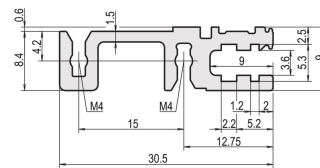

Horizontal Rail, Rear, Type H-VT, Heavy, 1000 mm

KATALOGOVÉ ČÍSLO

34560-701

Combinations of horizontal rails and side panels

| | AluRail 10 | AluRail 15 | AluRail 20 | AluRail 25 |
|------------|------------|------------|------------|------------|
| AluRail 10 | - | + | + | + |
| AluRail 15 | + | + | + | + |
| AluRail 20 | + | + | - | - |
| AluRail 25 | + | + | - | - |

Aluminum extrusion, anodized finish, conductive contact surface

VLASTNOSTI PRODUKTU

Rack Width: 195HP

Množství v balení: 1

Povrchová úprava: Anodized

Length: 1000mm

Materiál: Hliník

Produktová řada: EuropacPRO; RatiopacPRO; RatiopacPRO AIR; CompacPRO; PropacPRO

Product Type: Horizontal Rail

Typ: Heavy, VT

Works With: Subracks; Cases

Net Weight: 0.332kg

DALŠÍ PODROBNOSTI O PRODUKTU

Delivery is in standard pack multiples. Pricing is per individual item.

Please take into consideration that deliveries may be carried out in the stated SPQs (SPQ, e.g. 5 pieces, 10 pieces, 50 pieces, etc.). Differing order quantities (e.g. 2 pieces) may be changed to the next possible delivery quantity = Standard Pack Quantity.