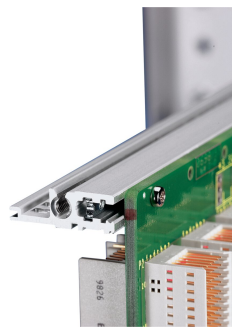

## KATALOGOVÉ ČÍSLO

34560-720

Combinations of horizontal rails and side panels

		+ = can be combined, - = combination not recommended			
Horizontal rail		-	+	+	subcase to request
Horizontal rail		+	subcase to request (see Connection PC)	subcase to request with subcase to request (see Connection PC)	+
Horizontal rail		+	+	-	-
Horizontal rail		+	+	-	-
Side panel		Light 1-F	Fluorescent F	Heavy 2-H	Rugged 2-R

The horizontal rail, type VT enables the direct assembly of a backplane.

## VLASTNOSTI

For direct backplane mounting

Mounting top and bottom

Recessed installation for high mechanical demands (H-VT)

Aluminum extrusion, anodized finish, conductive contact surface