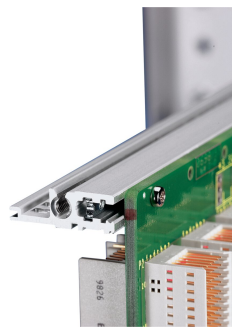

## KATALOGOVÉ ČÍSLO

**34560-763**

Combinations of horizontal rails and side panels

		+ = can be combined, - = combination not recommended			
Horizontal rail	Light 1-F	-	+	+	subcase to request
Horizontal rail	Fluxion 1-F	+	subcase to request (for Connector-PC)	subcase to request with subcase for external mounting	+
Horizontal rail	Fluxion 2-F	+	+	-	-
Horizontal rail	Fluxion 3-F	+	+	-	-
Side panel	Light 1-F				
	Fluxion 1-F				
	Fluxion 2-F				
	Fluxion 3-F				

The horizontal rail, type VT enables the direct assembly of a backplane.

## VLASTNOSTI

For direct backplane mounting

Mounting top and bottom

Recessed installation for high mechanical demands (H-VT)

Aluminum extrusion, anodized finish, conductive contact surface