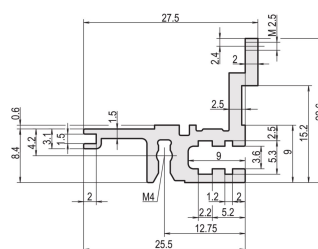

Horizontal Rail, Rear, Type L-MZ, Light, With Z-Rail, 40 HP

KATALOGOVÉ ČÍSLO

34560-840

Combinations of horizontal rails and side panels

	Aluminum	Aluminum	Aluminum	Aluminum
Aluminum	-	+	+	+
Aluminum	+	+	+	+
Aluminum	+	+	-	-
Horizontal rail	Aluminum	Aluminum	Aluminum	Aluminum
Side panel	Light	Medium	Heavy	Super

Legend: + = can be combined, - = combination not recommended

The horizontal rail, type light with MZ enables the use of DIN connectors. The connectors are in accordance with EN 60603-2.

CERTIFICATIONS

VLASTNOSTI

For directly mounting connectors complying with EN 60603 (DIN 41612)

With Z-rail for low mechanical load (L-MZ)

Aluminum extrusion, anodized finish, conductive contact surface

VLASTNOSTI PRODUKTU

Rack Width: 40HP

Množství v balení: 1

Povrchová úprava: Anodized

Length: 208.28mm

Materiál: Hliník

Produktová řada: EuropacPRO; RatiopacPRO; RatiopacPRO AIR; CompacPRO; PropacPRO

Product Type: Horizontal Rail

Typ: Light, MZ