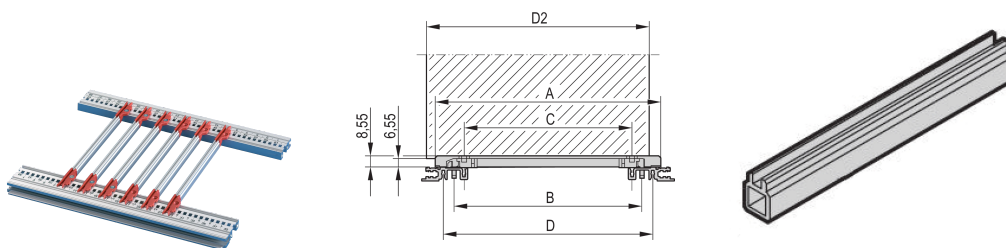

Guide Rail Multi Piece, Mid-Piece, Aluminum Extrusion, 340 mm, 2 mm Groove Width, 10 Pieces

KATALOGOVÉ ČÍSLO

34560-894

Guide rail mid-piece for individual multi-piece guide rails out of plastic or Aluminum extrusion. Suitable for Standard, Accessory, 4.4" PCB types and end pieces with coding.

CERTIFICATIONS

VLASTNOSTI

Middle profile for mounting guide rails for 2 mm groove width

2 plastic end pieces are required; these are pushed on to both ends of the middle profile

Guide rails can be clipped into horizontal rails (Al extrusion) or into 1.5 mm thick plates

Storage temperature: from -40 °C ... 130 °C

VLASTNOSTI PRODUKTU

Product Type: Guide Rail

Produktová řada: EuropacPRO; RatiopacPRO; RatiopacPRO AIR; CompacPRO; PropacPRO; MultipacPRO; Inpac

Typ: Middle Section

Works With: Subracks; Cases; Chassis

Board Depth: 340mm

Groove Width: 2

Materiál: Hliník

Barva: Silver

Množství v balení: 1

Povrchová úprava: Anodized

Net Weight: 0.017kg