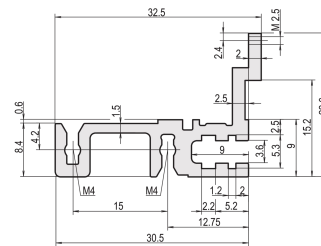

Horizontal Rail, Rear, Type H-MZ, Heavy, With Z-Rail, 28 HP

KATALOGOVÉ ČÍSLO

34560-928

Combinations of horizontal rails and side panels

	Aluminum	Aluminum	Aluminum	Aluminum
Aluminum	-	+	+	+
Aluminum	+	+	+	+
Aluminum	+	+	-	-
Horizontal rail	Aluminum	Aluminum	Aluminum	Aluminum
Side panel	Aluminum	Aluminum	Aluminum	Aluminum

Legend: + = can be combined, - = combination not recommended

The horizontal rail, type heavy with MZ enables the use of DIN connectors. The connectors are in accordance with EN 60603-2.

CERTIFICATIONS

VLASTNOSTI

For directly mounting connectors complying with EN 60603 (DIN 41612)

With Z-rail for high mechanical load (H-MZ)

Aluminum extrusion, anodized finish, conductive contact surface

VLASTNOSTI PRODUKTU

Rack Width: 28HP

Množství v balení: 1

Povrchová úprava: Anodized

Length: 147.32mm

Materiál: Hliník

Produktová řada: EuropacPRO; RatiopacPRO; RatiopacPRO AIR; CompacPRO; PropacPRO

Product Type: Horizontal Rail

Typ: Heavy, MZ