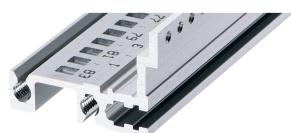

Horizontal Rail, Rear, Type H-MZ, Heavy, With Z-Rail, 40 HP

KATALOGOVÉ ČÍSLO

34560-940

Combinations of horizontal rails and side panels

	+ = can be combined		- = combination not recommended	
Aluminum	-	+	+	+
Aluminum	+	+	+	+
Aluminum	+	+	-	-
Horizontal rail	+	+	-	-
Side panel	Light 1	Medium 2	Heavy 3 H	Exaggerated 4 B

The horizontal rail, type heavy with MZ enables the use of DIN connectors. The connectors are in accordance with EN 60603-2.

CERTIFICATIONS

VLASTNOSTI

For directly mounting connectors complying with EN 60603 (DIN 41612)

With Z-rail for high mechanical load (H-MZ)

Aluminum extrusion, anodized finish, conductive contact surface

VLASTNOSTI PRODUKTU

Rack Width: 40HP

Množství v balení: 1

Povrchová úprava: Anodized

Length: 208.28mm