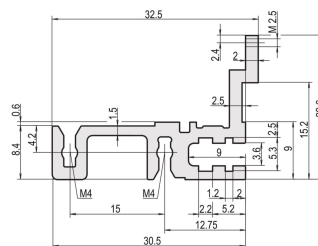

Horizontal Rail, Rear, Type H-MZ, Heavy, With Z-Rail, 40 HP

KATALOGOVÉ ČÍSLO

34560-940

Combinations of horizontal rails and side panels

	+ = can be combined		- = combination not recommended	
Aluminum	-	+	+	+
Aluminum	+	+	+	+
Aluminum	+	+	-	-
Horizontal rail	+	+	-	-
Side panel	Light 1	Medium 2	Heavy 3 H	Exaggerated 4 B

The horizontal rail, type heavy with MZ enables the use of DIN connectors. The connectors are in accordance with EN 60603-2.

CERTIFICATIONS

VLASTNOSTI

For directly mounting connectors complying with EN 60603 (DIN 41612)

With Z-rail for high mechanical load (H-MZ)

Aluminum extrusion, anodized finish, conductive contact surface

VLASTNOSTI PRODUKTU

Rack Width: 40HP

Množství v balení: 1

Povrchová úprava: Anodized

Length: 208.28mm