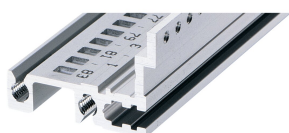

Horizontal Rail, Rear, Type H-MZ, Heavy, With Z-Rail, 63 HP

KATALOGOVÉ ČÍSLO

34560-963

Combinations of horizontal rails and side panels

| | Aluminum | Aluminum | Aluminum | Aluminum |
|-----------------|----------|----------|----------|----------|
| Aluminum | - | + | + | + |
| Aluminum | + | + | + | + |
| Aluminum | + | + | - | - |
| Horizontal rail | Aluminum | Aluminum | Aluminum | Aluminum |
| Side panel | Aluminum | Aluminum | Aluminum | Aluminum |

Legend: + = can be combined, - = combination not recommended

The horizontal rail, type heavy with MZ enables the use of DIN connectors. The connectors are in accordance with EN 60603-2.

CERTIFICATIONS

VLASTNOSTI

For directly mounting connectors complying with EN 60603 (DIN 41612)

With Z-rail for high mechanical load (H-MZ)

Aluminum extrusion, anodized finish, conductive contact surface

VLASTNOSTI PRODUKTU

Rack Width: 63HP

Množství v balení: 1

Povrchová úprava: Anodized

Length: 325.12mm

Materiál: Hliník

Produktová řada: EuropacPRO; RatiopacPRO; RatiopacPRO AIR; CompacPRO; PropacPRO

Product Type: Horizontal Rail

Typ: Heavy, MZ