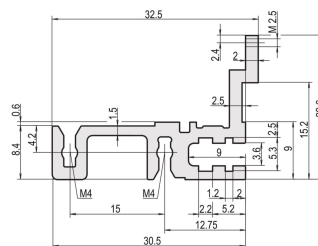

Horizontal Rail, Rear, Type H-MZ, Heavy, With Z-Rail, 63 HP

KATALOGOVÉ ČÍSLO

34560-963

Combinations of horizontal rails and side panels

| | Aluminum | Aluminum | Aluminum | Aluminum |
|-----------------|----------|----------|----------|----------|
| Aluminum | - | + | + | + |
| Aluminum | + | + | + | + |
| Aluminum | + | + | - | - |
| Horizontal rail | Aluminum | Aluminum | Aluminum | Aluminum |
| Side panel | Aluminum | Aluminum | Aluminum | Aluminum |

Legend: + = can be combined, - = combination not recommended

The horizontal rail, type heavy with MZ enables the use of DIN connectors. The connectors are in accordance with EN 60603-2.

CERTIFICATIONS

VLASTNOSTI

For directly mounting connectors complying with EN 60603 (DIN 41612)

With Z-rail for high mechanical load (H-MZ)

Aluminum extrusion, anodized finish, conductive contact surface

VLASTNOSTI PRODUKTU

Rack Width: 63HP

Works With: Subracks; Cases

Gross Weight: 0.137kg

DALŠÍ PODROBNOSTI O PRODUKTU

Delivery is in standard pack multiples. Pricing is per individual item.

Please take into consideration that deliveries may be carried out in the stated SPQs (SPQ, e.g. 5 pieces, 10 pieces, 50 pieces, etc.). Differing order quantities (e.g. 2 pieces) may be changed to the next possible delivery quantity = Standard Pack Quantity.