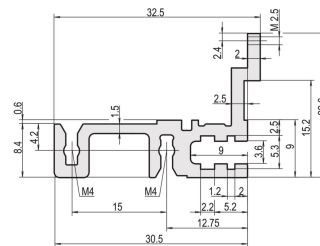

Horizontal Rail, Rear, Type H-MZ, Heavy, With Z-Rail, 84 HP

KATALOGOVÉ ČÍSLO

34560-984

Combinations of horizontal rails and side panels

	Aluminum	Aluminum	Aluminum	Aluminum
Aluminum	-	+	+	+
Aluminum	+	+	+	+
Aluminum	+	+	-	-
Horizontal rail	+	+	-	-
Side panel	Light 1	Medium 2	Heavy 3 H	Flagged 4 B

Legend: + = can be combined, - = combination not recommended

The horizontal rail, type heavy with MZ enables the use of DIN connectors. The connectors are in accordance with EN 60603-2.

CERTIFICATIONS

VLASTNOSTI

For directly mounting connectors complying with EN 60603 (DIN 41612)

With Z-rail for high mechanical load (H-MZ)

Aluminum extrusion, anodized finish, conductive contact surface

VLASTNOSTI PRODUKTU

Rack Width: 84HP