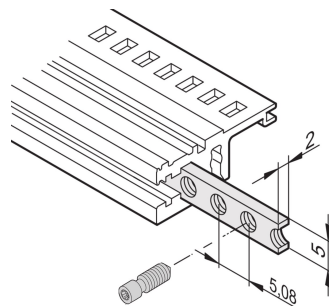

Horizontal Rails Threaded Insert, M2.5, 20 HP

KATALOGOVÉ ČÍSLO

34561-320

The threaded insert is a metal strip with thread M2.5 and allows the fixing of front panels.

CERTIFICATIONS

VLASTNOSTI

The collar screws used for fixing partial-width front panels must be 12.3 mm long

Usable for all horizontal rails

VLASTNOSTI PRODUKTU

Rack Width: 20HP

Množství v balení: 1

Povrchová úprava: Pozinkovaná Ocel

Length: 106.18mm

Materiál: Ocel

Produktová řada: EuropacPRO; RatiopacPRO; RatiopacPRO AIR; CompacPRO; PropacPRO; Inpac

Product Type: Threaded Insert

Works With: Subracks; Cases

DALŠÍ PODROBNOSTI O PRODUKTU

Please take into consideration that deliveries may be carried out in the stated SPQs (SPQ, e.g. 5 pieces, 10 pieces, 50 pieces, etc.). Differing order quantities (e.g. 2 pieces) may be changed to the next possible delivery quantity = Standard Pack Quantity.