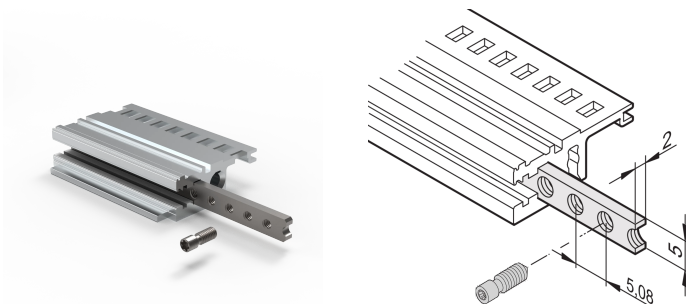

Horizontal Rails Threaded Insert, M2.5, 40 HP

KATALOGOVÉ ČÍSLO

34561-340

The threaded insert is a metal strip with thread M2.5 and allows the fixing of front panels.

CERTIFICATIONS

VLASTNOSTI

The collar screws used for fixing partial-width front panels must be 12.3 mm long

Usable for all horizontal rails

VLASTNOSTI PRODUKTU

Rack Width: 40HP

Množství v balení: 1

Povrchová úprava: Pozinkovaná Ocel

Length: 207.78mm

Materiál: Ocel

Produktová řada: EuropacPRO; RatiopacPRO; RatiopacPRO AIR; CompacPRO; PropacPRO; Inpac

Product Type: Threaded Insert

Works With: Subracks; Cases

DALŠÍ PODROBNOSTI O PRODUKTU

Please take into consideration that deliveries may be carried out in the stated SPQs (SPQ, e.g. 5 pieces, 10 pieces, 50 pieces, etc.). Differing order quantities (e.g. 2 pieces) may be changed to the next possible delivery quantity = Standard Pack Quantity.