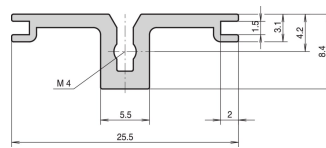

Horizontal Rail Rear, Type AB for Rear I/O Board Guides, 28 HP

KATALOGOVÉ ČÍSLO

34561-528

Aluminum extrusion horizontal rail of the type AB (AB = support), for rear I/O card guides, with an anodized surface and conductive contact surface. Suitable for RatiopacPRO/-AIR and EuropacPRO/-rugged).