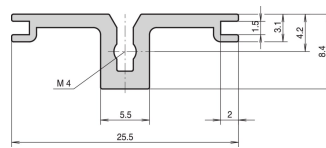

Horizontal Rail Rear, Type AB for Rear I/O Board Guides, 84 HP

KATALOGOVÉ ČÍSLO

34561-584

Combinations of horizontal rails and side panels

„+“ can be combined, „-“ combination not recommended

| | Horizontal rail | Horizontal rail with light | Horizontal rail with backplate | Horizontal rail with backplate and light | Horizontal rail with backplate and light with HP markings |
|--|-----------------|----------------------------|--------------------------------|--|---|
| Horizontal rail | - | + | + | + | + |
| Horizontal rail with light | + | + | + | + | + |
| Horizontal rail with backplate | + | + | - | - | - |
| Horizontal rail with backplate and light | + | + | - | - | - |