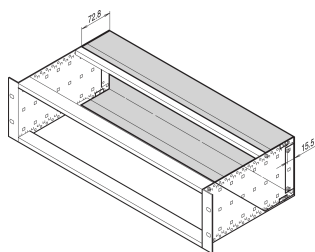

EuropacPRO Rear Hood for Stainless Steel EMC Gasket, 3 U, 84 HP

KATALOGOVÉ ČÍSLO

34561-752

The rear hood is used as a shielded rear boundary and requires 60 mm space. Therefore if the rear hood is used, the side panel depth must be 60 mm greater than the board depth. Contact between the rear hood and the horizontal rails is established by the stainless steel contact strip for the cover plate. Thus no additional EMC sealing is necessary. Rear hood cannot be used simultaneously with rear corner profile.

CERTIFICATIONS

VLASTNOSTI

The rear hood is used as a shielded rear boundary. The rear hood requires 60 mm space. Therefore if the rear hood is used, the side panel depth must be 60 mm greater than the board depth. Example: For a board depth of 160 mm a side panel (with rear hood) of 235 mm (175 mm + 60 mm) is used

Contact between the rear hood and the horizontal rails is established by the stainless steel contact strip for the cover plate. Thus no additional EMC sealing is necessary

Rear hood cannot be used simultaneously with rear corner profile

For EMC-shielding please order EMC gasket for horizontal rail separately.

VLASTNOSTI PRODUKTU

Rack Height: 3U

Rack Width: 84HP

Množství v balení: 1

Povrchová úprava: Passivated

Materiál: Hliník

Produktová řada: EuropacPRO