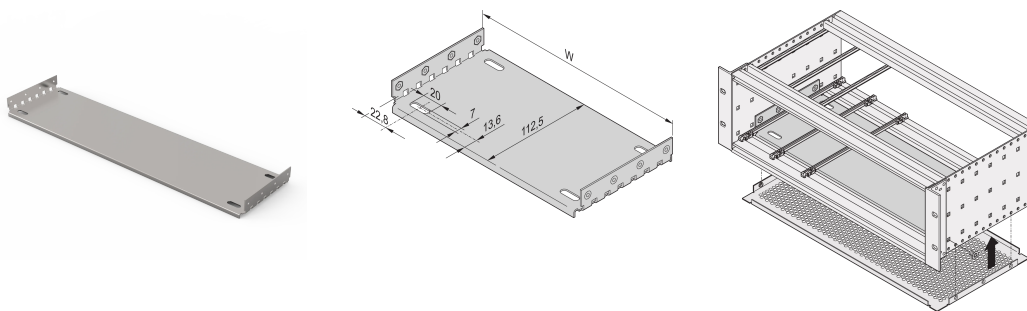

EuropacPRO Mounting Plate for Use With Cover Plate, 28 HP, 220 mm Board Length

KATALOGOVÉ ČÍSLO

34563-009

Material	HP	W	D
34563001	28	146,87	112,50
34563009	28	146,87	172,50
34563002	42	217,99	112,50
34563014	42	217,99	172,50
34563003	63	324,67	112,50
34563019	63	324,67	172,50
34563004	84	431,35	112,50
34563024	84	431,35	172,50
34563026	84	431,35	232,50
34563028	84	431,35	292,50
34563042	84	431,35	352,50
34563044	84	431,35	412,50

Mounting plate for use with cover plates for installation and fixing of heavy components. Full width mounting plates (as wide as the subrack or the system case) are fixed to the side panels. The partial width mounting plates are fixed to the side panel and horizontal rail by means of an assembly strip.

Guide rails Type 4,4" and type strengthened cannot be used in combination with a mounting plate. Top / bottom cover which will be inserted into the groove of the light (type L) horizontal rails cannot be used in combination with a mounting plate.

CERTIFICATIONS

VLASTNOSTI

For installation and fixing of heavy components

Mounting plate, full width: The mounting plate is as wide as the subrack/system case and is fixed to the side panels

A guide rail can be fitted in first and last slot position