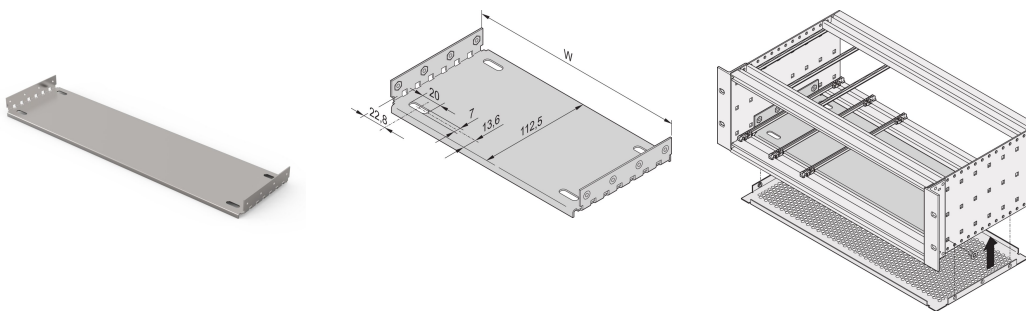

EuropacPRO Mounting Plate for Use With Cover Plate, 63 HP, 220 mm Board Length

KATALOGOVÉ ČÍSLO

34563-019

| Material | HP | W | D |
|----------|----|--------|--------|
| 34563001 | 28 | 146,87 | 112,50 |
| 34563009 | 28 | 146,87 | 172,50 |
| 34563002 | 42 | 217,99 | 112,50 |
| 34563014 | 42 | 217,99 | 172,50 |
| 34563003 | 63 | 324,67 | 112,50 |
| 34563019 | 63 | 324,67 | 172,50 |
| 34563004 | 84 | 431,35 | 112,50 |
| 34563024 | 84 | 431,35 | 172,50 |
| 34563026 | 84 | 431,35 | 232,50 |
| 34563028 | 84 | 431,35 | 292,50 |
| 34563042 | 84 | 431,35 | 352,50 |
| 34563044 | 84 | 431,35 | 412,50 |

Mounting plate for use with cover plates for installation and fixing of heavy components. Full width mounting plates (as wide as the subrack or the system case) are fixed to the side panels. The partial width mounting plates are fixed to the side panel and horizontal rail by means of an assembly strip.

Guide rails Type 4,4" and type strengthened cannot be used in combination with a mounting plate. Top / bottom cover which will be inserted into the groove of the light (type L) horizontal rails cannot be used in combination with a mounting plate.

CERTIFICATIONS

VLASTNOSTI

For installation and fixing of heavy components

Mounting plate, full width: The mounting plate is as wide as the subrack/system case and is fixed to the side panels

A guide rail can be fitted in first and last slot position