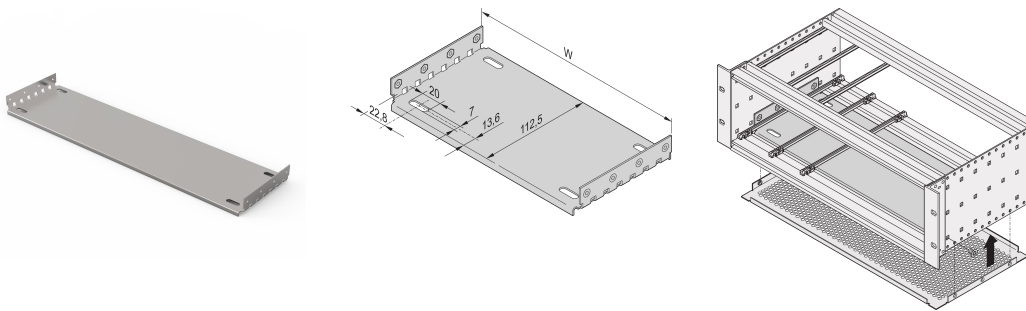

EuropacPRO Mounting Plate for Use With Cover Plate, 84 HP, 460 mm Board Length

KATALOGOVÉ ČÍSLO

34563-044

Material	HP	W	D
34563001	28	146,87	112,50
34563009	28	146,87	172,50
34563002	42	217,99	112,50
34563014	42	217,99	172,50
34563003	63	324,67	112,50
34563019	63	324,67	172,50
34563004	84	431,35	112,50
34563024	84	431,35	172,50
34563026	84	431,35	232,50
34563028	84	431,35	292,50
34563042	84	431,35	352,50
34563044	84	431,35	412,50

Mounting plate for use with cover plates for installation and fixing of heavy components. Full width mounting plates (as wide as the subrack or the system case) are fixed to the side panels. The partial width mounting plates are fixed to the side panel and horizontal rail by means of an assembly strip.

Guide rails Type 4,4" and type strengthened cannot be used in combination with a mounting plate. Top / bottom cover which will be inserted into the groove of the light (type L) horizontal rails cannot be used in combination with a mounting plate.

VLASTNOSTI

For installation and fixing of heavy components

Mounting plate, full width: The mounting plate is as wide as the subrack/system case and is fixed to the side panels

A guide rail can be fitted in first and last slot position