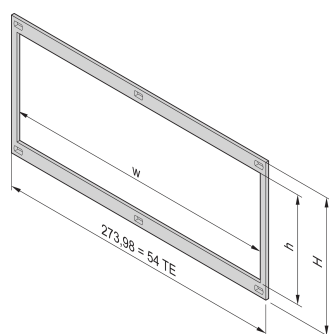

Front Frame, Unshielded for Horizontal Boards Mounting, 4 U, 28 HP

KATALOGOVÉ ČÍSLO

34564-208

Front frame installation provides the contact between subracks and assemblies. It must be used if a customer has selected a horizontal board mounting Kit.

CERTIFICATIONS

VLASTNOSTI

Front frame, Unshielded, for horizontal board mounting

VLASTNOSTI PRODUKTU

Rack Height: 4U

Rack Width: 28HP

Množství v balení: 1

Povrchová úprava: Anodized