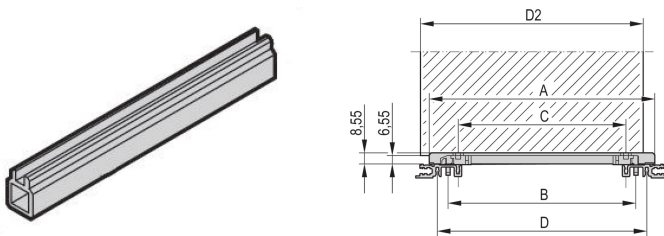

Guide Rail Multi Piece, Mid-Piece, Plastic Extrusion, 160 mm, 2 mm Groove Width, Grey, 10 Pieces

KATALOGOVÉ ČÍSLO

34564-891

Guide rail mid-piece for individual multi-piece guide rails out of plastic or Aluminum extrusion. Suitable for Standard, Accessory, 4.4" PCB types and end pieces with coding.

CERTIFICATIONS

VLASTNOSTI

Middle profile for mounting guide rails for 2 mm groove width

2 plastic end pieces are required; these are pushed on to both ends of the middle profile

Guide rails can be clipped into horizontal rails (Al extrusion) or into 1.5 mm thick plates

Storage temperature: from -40 °C ... 130 °C

VLASTNOSTI PRODUKTU

Materiál: PVC

Barva: Grey

Množství v balení: 1

Board Depth: 160mm

Groove Width: 2

Kód barvy: RAL 7035

Delivery may be in Standard Pack Quantity (SPQ). Pricing is per individual item.

One guide rail consists of 1 pair of head pieces and 1 profile piece.

Please take into consideration that deliveries may be carried out in the stated SPQs (SPQ, e.g. 5 pieces, 10 pieces, 50 pieces, etc.). Differing order quantities (e.g. 2 pieces) may be changed to the next possible delivery quantity = Standard Pack Quantity.