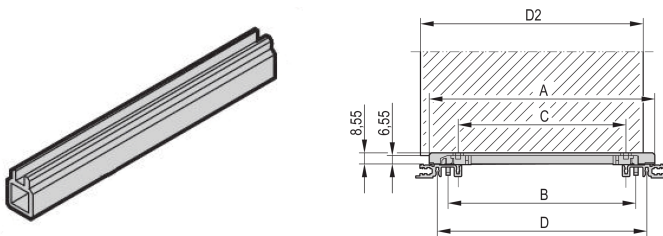

# Guide Rail Multi Piece, Mid-Piece, Plastic Extrusion, 220 mm, 2 mm Groove Width, Grey, 10 Pieces

## KATALOGOVÉ ČÍSLO

**34564-892**

Guide rail mid-piece for individual multi-piece guide rails out of plastic or Aluminum extrusion. Suitable for Standard, Accessory, 4.4" PCB types and end pieces with coding.

## VLASTNOSTI

Middle profile for mounting guide rails for 2 mm groove width

2 plastic end pieces are required; these are pushed on to both ends of the middle profile

Guide rails can be clipped into horizontal rails (Al extrusion) or into 1.5 mm thick plates

## DALŠÍ PODROBNOSTI O PRODUKTU

Delivery may be in Standard Pack Quantity (SPQ). Pricing is per individual item.

One guide rail consists of 1 pair of head pieces and 1 profile piece.

Please take into consideration that deliveries may be carried out in the stated SPQs (SPQ, e.g. 5 pieces, 10 pieces, 50 pieces, etc.). Differing order quantities (e.g. 2 pieces) may be changed to the next possible delivery quantity = Standard Pack Quantity.