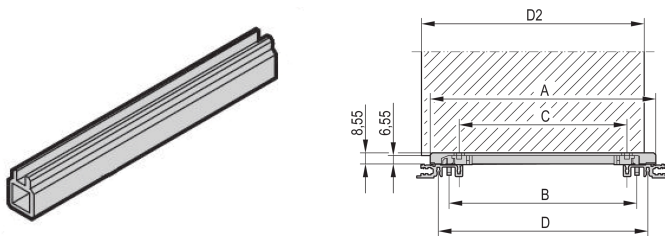

Guide Rail Multi Piece, Mid-Piece, Plastic Extrusion, 280 mm, 2 mm Groove Width, Grey, 10 Pieces

KATALOGOVÉ ČÍSLO

34564-893

Guide rail mid-piece for individual multi-piece guide rails out of plastic or Aluminum extrusion. Suitable for Standard, Accessory, 4.4" PCB types and end pieces with coding.

CERTIFICATIONS

VLASTNOSTI

Middle profile for mounting guide rails for 2 mm groove width

2 plastic end pieces are required; these are pushed on to both ends of the middle profile

Guide rails can be clipped into horizontal rails (Al extrusion) or into 1.5 mm thick plates

Storage temperature: from -40 °C ... 130 °C

VLASTNOSTI PRODUKTU

Materiál: PVC

Barva: Grey

Množství v balení: 1

Board Depth: 280mm

Groove Width: 2

Kód barvy: RAL 7035

Delivery may be in Standard Pack Quantity (SPQ). Pricing is per individual item.

One guide rail consists of 1 pair of head pieces and 1 profile piece.

Please take into consideration that deliveries may be carried out in the stated SPQs (SPQ, e.g. 5 pieces, 10 pieces, 50 pieces, etc.). Differing order quantities (e.g. 2 pieces) may be changed to the next possible delivery quantity = Standard Pack Quantity.