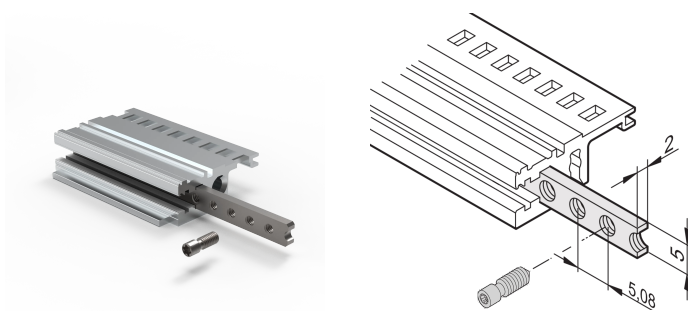

Horizontal Rails Threaded Insert, M2.5, 1000 mm

KATALOGOVÉ ČÍSLO

34565-196

The threaded insert is a metal strip with thread M2.5 and allows the fixing of front panels.

CERTIFICATIONS

VLASTNOSTI

The collar screws used for fixing partial-width front panels must be 12.3 mm long

Usable for all horizontal rails

VLASTNOSTI PRODUKTU

Rack Width: 196HP

Množství v balení: 1

Povrchová úprava: Pozinkovaná Ocel

Length: 1000.26mm

Materiál: Ocel

Produktová řada: EuropacPRO; RatiopacPRO; RatiopacPRO AIR; CompacPRO; PropacPRO; Inpac

Product Type: Threaded Insert

DALŠÍ PODROBNOSTI O PRODUKTU

Please take into consideration that deliveries may be carried out in the stated SPQs (SPQ, e.g. 5 pieces, 10 pieces, 50 pieces, etc.). Differing order quantities (e.g. 2 pieces) may be changed to the next possible delivery quantity = Standard Pack Quantity.