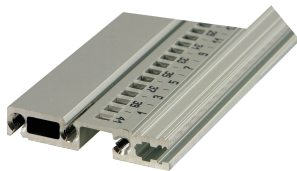

Horizontal Rail, Rear, Type R-VT, Rugged, 1000 mm

KATALOGOVÉ ČÍSLO

34566-701

Combinations of horizontal rails and side panels

„+“ can be combined, „-“ combination not recommended

	Light 1.0	Flexibel 1	Heavy 2.0	Rugged 2.0
Horizontal rail	+	+	+	+
Light 1.0	+	+	-	-
Flexibel 1	+	+	+	+
Heavy 2.0	+	+	+	+
Rugged 2.0	+	+	+	+

The horizontal rail, type rugged VT enables the direct assembly of a backplane.

CERTIFICATIONS

VLASTNOSTI

Type R-VT "rugged" horizontal rail with 3-hole fixing for increased robustness

Aluminum extrusion, anodized finish, conductive contact surface

VLASTNOSTI PRODUKTU

Rack Width: 195HP

Množství v balení: 1

Povrchová úprava: Anodized

Length: 1000mm

Materiál: Hliník

Produktová řada: EuropacPRO

Product Type: Horizontal Rail

Typ: Rugged, VT

Works With: Subracks

Net Weight: 0.54kg

DALŠÍ PODROBNOSTI O PRODUKTU

Please take into consideration that deliveries may be carried out in the stated SPQs (SPQ, e.g. 5 pieces, 10 pieces, 50 pieces, etc.). Differing order quantities (e.g. 2 pieces) may be changed to the next possible delivery quantity = Standard Pack Quantity.