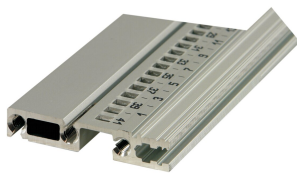

## KATALOGOVÉ ČÍSLO

**34566-720**

Combinations of horizontal rails and side panels

„+“ can be combined, „-“ combination not recommended

	Light 1.0	Flexibel 1.0	Heavy 2.0	Rugged 2.0
Horizontal rail	+	+	+	+
Vertical rail	+	+	+	+
Subrack	+	+	+	+
Back panel	+	+	-	-

The horizontal rail, type rugged VT enables the direct assembly of a backplane.

## VLASTNOSTI

Type R-VT "rugged" horizontal rail with 3-hole fixing for increased robustness

Aluminum extrusion, anodized finish, conductive contact surface

## VLASTNOSTI PRODUKTU

Rack Width: 20HP

Množství v balení: 1

Povrchová úprava: Anodized

Length: 106.68mm

Materiál: Hliník

Produktová řada: EuropacPRO

Product Type: Horizontal Rail