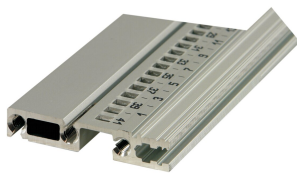

## KATALOGOVÉ ČÍSLO

**34566-742**

Combinations of horizontal rails and side panels

„+“ can be combined, „-“ combination not recommended

	Light 1.1	Flexibel 1.1	Heavy 1.1	Rugged 1.1
Horizontal rail	-	+	+	+
Vertical rail	+	+	+	+
Horizontal rail	+	+	-	-
Vertical rail	+	+	-	-

Light 1.1 Flexibel 1.1 Heavy 1.1 Rugged 1.1

The horizontal rail, type rugged VT enables the direct assembly of a backplane.

## VLASTNOSTI

Type R-VT "rugged" horizontal rail with 3-hole fixing for increased robustness

Aluminum extrusion, anodized finish, conductive contact surface

## VLASTNOSTI PRODUKTU

Rack Width: 42HP

Množství v balení: 1

Povrchová úprava: Anodized

Length: 218.44mm

Materiál: Hliník

Produktová řada: EuropacPRO

Product Type: Horizontal Rail