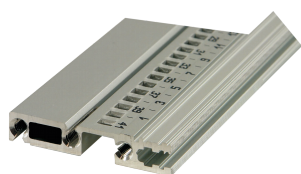

Horizontal Rail, Rear, Type R-VT, Rugged, 84 HP

KATALOGOVÉ ČÍSLO

34566-784

Combinations of horizontal rails and side panels

„+“ can be combined, „-“ combination not recommended

	Light 1.1	Flexibel F	Heavy 1.1P	Rugged 1.1P
Horizontal rail	+	+	+	+
Vertical rail	+	+	+	+
Subrack	+	+	+	+
Subrack for heavy load	+	+	+	+
Subrack for heavy load with 2x 19" EIA-310	+	+	+	+
Subrack for light	+	+	-	-
Subrack for flexible	+	+	-	-

Light 1.1, Flexibel F, Heavy 1.1P, Rugged 1.1P

The horizontal rail, type rugged VT enables the direct assembly of a backplane.

CERTIFICATIONS

VLASTNOSTI

Type R-VT "rugged" horizontal rail with 3-hole fixing for increased robustness

Aluminum extrusion, anodized finish, conductive contact surface

VLASTNOSTI PRODUKTU

Rack Width: 84HP

Množství v balení: 1

Povrchová úprava: Anodized

Length: 431.8mm

Materiál: Hliník

Produktová řada: EuropacPRO

Product Type: Horizontal Rail

Typ: Rugged, VT

Works With: Subracks

DALŠÍ PODROBNOSTI O PRODUKTU

Please take into consideration that deliveries may be carried out in the stated SPQs (SPQ, e.g. 5 pieces, 10 pieces, 50 pieces, etc.). Differing order quantities (e.g. 2 pieces) may be changed to the next possible delivery quantity = Standard Pack Quantity.