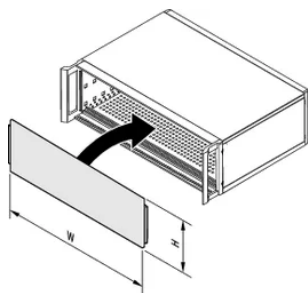

Rear Finish: Conductive

Treated Edges: No

Hloubka (D): 2.5mm

Povrchová úprava: Anodized; Passivated

Výška (H): 172.9mm

Materiál: Hliník

Product Type: Front Panel

Šířka (W): 426.4mm

Net Weight: 0.5kg

DIAGRAMS

UPOZORNĚNÍ

Produkty nVent musí být instalovány a používány pouze tak, jak je uvedeno v instrukčních listech a materiálech pro školení nVent. Instrukční listy jsou k dispozici na www.nvent.com a od vašeho zástupce zákaznického servisu nVent. Nesprávná instalace, zneužití, nesprávné použití nebo jiný nedostatek úplného dodržování pokynů a varování nVent může způsobit selhání produktu, poškození majetku, vážné zranění osob a smrt a/nebo zrušit vaši záruku.

North America

All locations
+1.763.422.2661
Chat with us:
nvent.com/schroff

Europe

Straubenhardt, Germany
+49.7082.794.0
Betschdorf, France
+33.3.88.90.64.90
Warsaw, Poland
+48.22.209.98.35
Assago, Italy
+39.02.932.7141
Chat with us:
nvent.com/schroff

Asia

Shanghai, China
+86.21.2412.6943
Qingdao, China
+86.532.8771.6101
Singapore
+65.6768.5800
Shin-Yokohama, Japan
+81.45.476.0271
Chat with us:
nvent.com/schroff

Middle East & India

Dubai, United Arab Emirates
+971.4.378.1700
Bangalore, India
+91.80.6715.2001
Istanbul, Turkey
+90.216.250.7374
Chat with us:
nvent.com/schroff

Naše portfolio silných značek:

CADDY ERICO HOFFMAN ILSCO SCHROFF TRACHTE