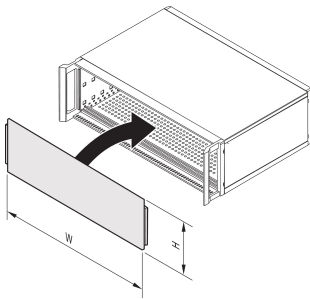

Front Panel, Full Width, Slotted, Unshielded for RatiopacPRO 4 U, AIR 5 U, 84 HP, 2.5 mm, Al, Front Anodized, Rear Conductive

KATALOGOVÉ ČÍSLO

34571-612

Full-width front panel, slotted, unshielded.

CERTIFICATIONS

VLASTNOSTI

Inserted between side panel and molded parts such as trim, 19" mounting bracket or handle

Front panels can also be used as rear panels

Fixes without screws (special horizontal rails cover the edges of the front panel and hold them in place)

Shielded (rear conductive); for a conductive connection with the case please order EMC sealing (stainless steel) separately

VLASTNOSTI PRODUKTU

Rack Height: 4U

Rack Width: 84HP

Množství v balení: 1

Accessory Type: Front panel

Front Finish: Anodized

Rear Finish: Conductive

Treated Edges: No

Hloubka (D): 2.5mm

Povrchová úprava: Anodized; Passivated

Výška (H): 172.9mm

Materiál: Hliník

Product Type: Front Panel