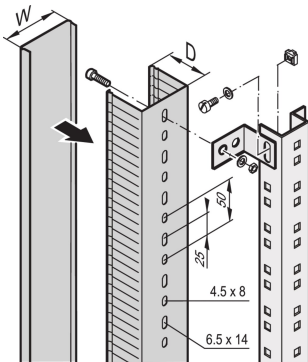

Cable Channel, 2000H 60W 60D

KATALOGOVÉ ČÍSLO

60103-010

Cable ducting in side and rear cabinet areas and mounting on cabinet uprights, depth members or C-profiles.

CERTIFICATIONS

VLASTNOSTI

For cable ducting in side and rear cabinet areas

For mounting on cabinet uprights, depth members or C-profiles

VLASTNOSTI PRODUKTU

Materiál: PVC

Množství v balení: 1

Product Type: Cable Tray

Typ: Cable Channel

Cable Type: Vertical

Net Weight: 1.3kg