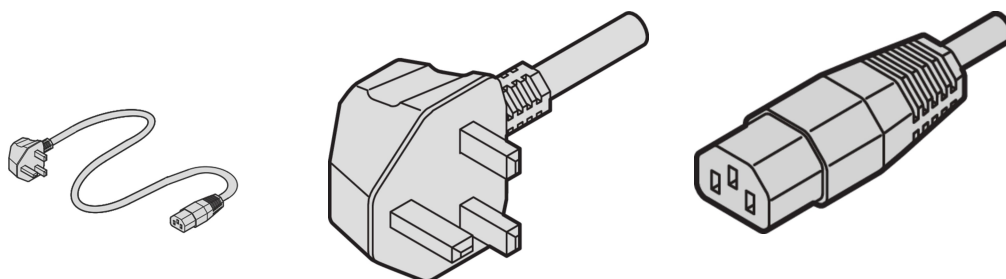

# Mains Cable, BS to IEC C13, 2.5 m, Black

## KATALOGOVÉ ČÍSLO

**60103-137**

nVent SCHROFF Mains cable provides practical, universal fastening with variable attachment facilities. They are general in nature and fit in to different applications like Fans, cabinet lights, etc., Industrial PC connections, Uninterruptible power supplies, Systems.

## VLASTNOSTI PRODUKTU

Input Connector: BS = British Standard

Output Connector: IEC C13

Length: 2500mm

Množství v balení: 1

Barva: Black

Connector Type: Straight

Materiál: PVC