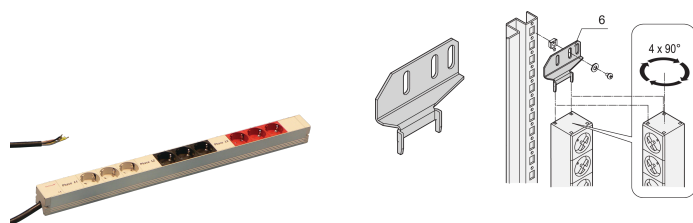

Socket Strip, SCHUKO, 3-Phase, 9 Sockets

KATALOGOVÉ ČÍSLO

60110-219

Modular, compact PDU with SCHUKO outlets and 3-phase connection.

CERTIFICATIONS

VLASTNOSTI

In accordance with DIN 57620

Socket strips with SCHUKO sockets, 3-phase

Connecting cable 2 m, open end with ferrules

3 phases, 16 A per phase

Socket strips can be rotated through all four directions (in 90° increments) during installation

Installation height 1 U

Vertical mounting

VLASTNOSTI PRODUKTU

Product Type: Socket Strip

Typ zásuvky: SCHUKO

Socket Quantity: 9

Barva: Grey; Black; Red

Switched Outlets: No

Length: 608.5mm

Napětí střídavé: 230V

Hloubka: 44mm

Povrchová úprava: Anodized

Materiál: Hliník; Polyamide

Net Weight: 1.65kg

Množství v balení: 1

DALŠÍ PODROBNOSTI O PRODUKTU

Please order bracket for vertical mounting separately.

UPOZORNĚNÍ