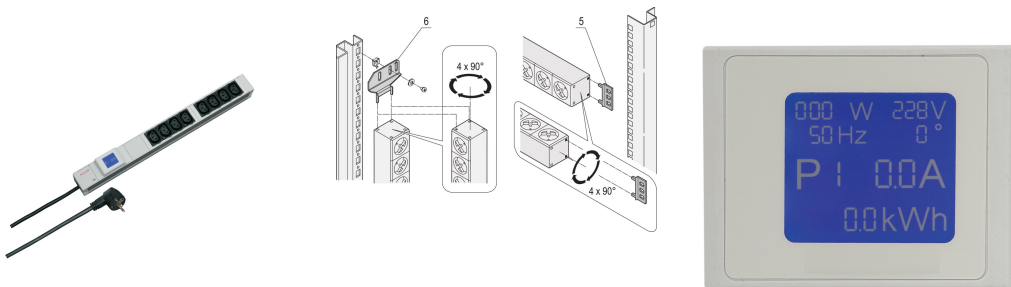

# Socket Strip, IEC C13, Metered

## KATALOGOVÉ ČÍSLO

60110-296

PDU with local power meter. Relevant Power data are shown on an integrated display.

## VLASTNOSTI

Socket strips can be rotated through all four directions (in 90° increments) during installation

Mounting height 1 U

Integrated measurement and display via local display unit

Socket strips with IEC 60320-C13 sockets

## VLASTNOSTI PRODUKTU

Product Type: Socket Strip

Typ zásuvky: IEC C13

Socket Quantity: 8

Barva: Grey

Switched Outlets: Yes

Length: 438.5mm

Napětí střídavé: 230V