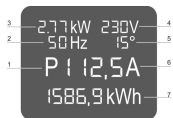

## KATALOGOVÉ ČÍSLO

60110-296

PDU with local power meter. Relevant Power data are shown on an integrated display.