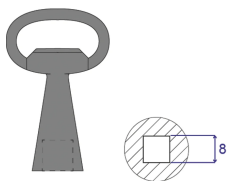

Key 8 mm Square Lock

KATALOGOVÉ ČÍSLO

60114-365

Key 8 mm Square Lock, generally used in the industrial space for common key requirements.

CERTIFICATIONS

VLASTNOSTI

Key 8 mm Square Lock

VLASTNOSTI PRODUKTU