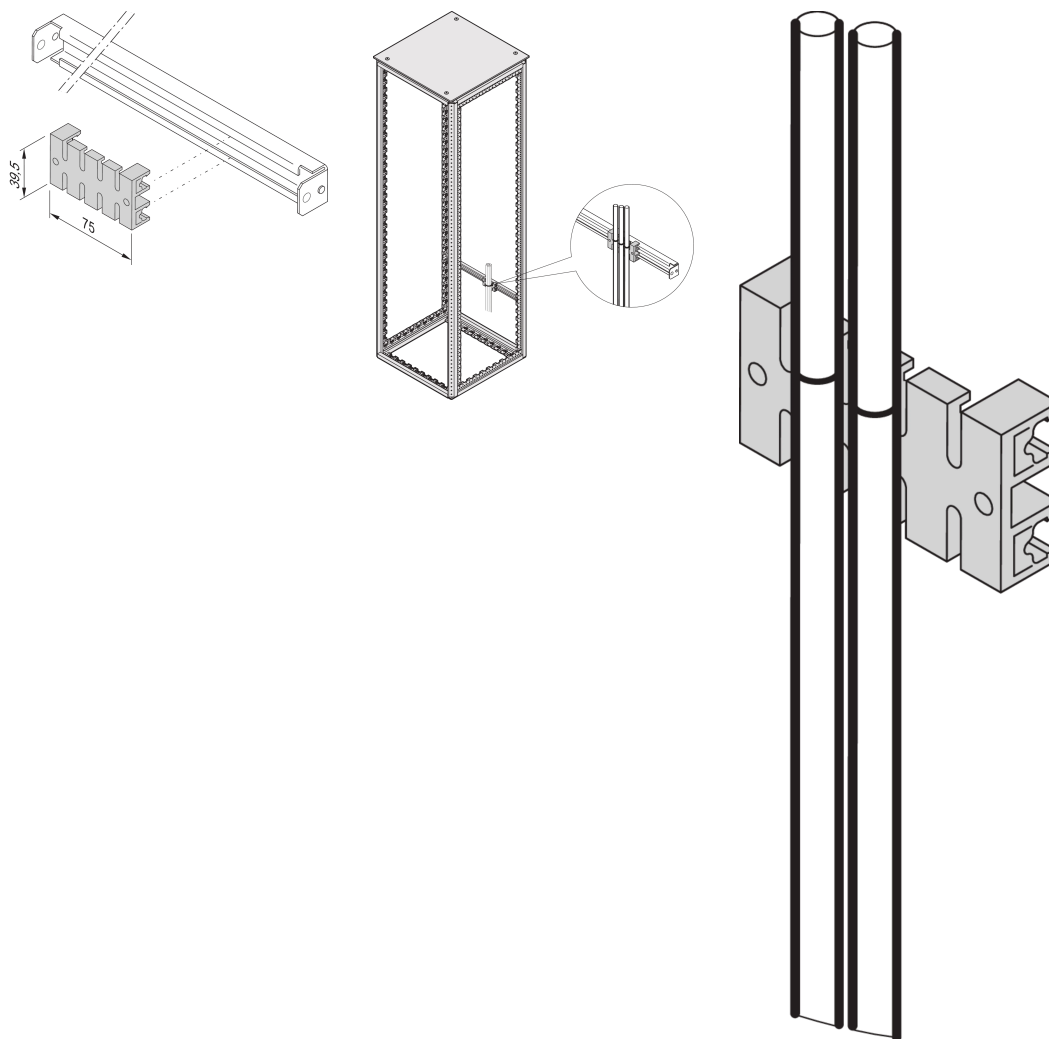

C-Rail Cable Retention Rail

KATALOGOVÉ ČÍSLO

60118-472

C-Rails are for better cable management. Installation generally behind the 19" uprights. They are compatible with standard cable clabs.

CERTIFICATIONS

VLASTNOSTI

Assembly by clipping onto the C-rail

Assembling of cables with cable ties or Velcro

VLASTNOSTI PRODUKTU

Product Type: Guide

Produktová řada: Varistar CP

Works With: Varistar CP

Šířka: 75mm