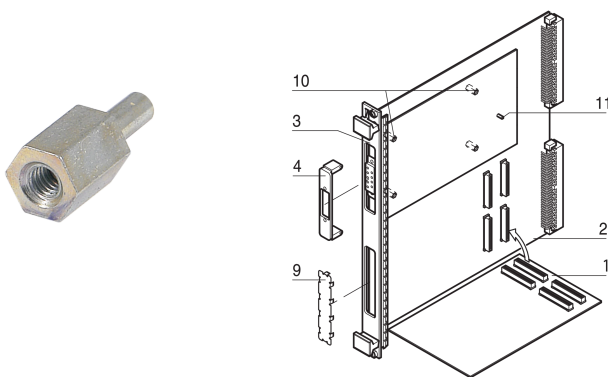

PMC Mezzanine Board Voltage Keying/Coding Pin

KATALOGOVÉ ČÍSLO

60827-026

Voltage keying/coding pin for PMC mezzanine boards.

CERTIFICATIONS

VLASTNOSTI

To prevent accidental damage when fitting mezzanine boards, keying/coding pins are bolted to the VMEbus boards to distinguish between 3.3 V and 5 V operation. The mezzanine boards have a hole drilled in the appropriate position. The keying/coding pin thus ensures that only mezzanine boards with the same operating voltage can be inserted. For double-height euroboards 2 pieces are required.

Voltage keying/coding pin for PMC mezzanine boards

VLASTNOSTI PRODUKTU

Product Type: Coding/Keying Indicator

Produktová řada: EuropacPRO; RatiopacPRO; CompacPRO; PropacPRO; Inpac

Typ: Coding Peg

Works With: Subracks; Cases; CompactPCI Systems; CompactPCI Serial Systems; PXI