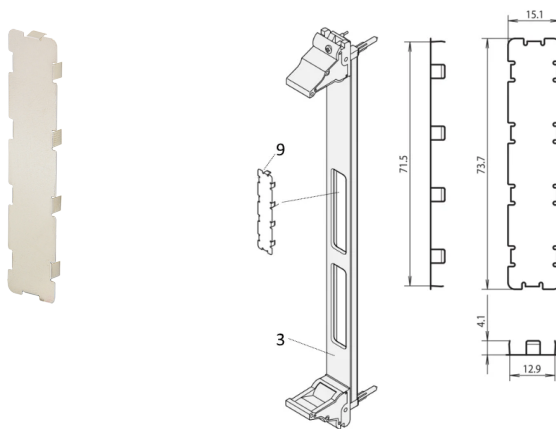

# PMC Mezzanine Front Panel Cutout Cover for EMC Protection, Bright

## KATALOGOVÉ ČÍSLO

**60835-022**

The stainless steel EMC cover enable to close unused cut-outs in the PMC mezzanine front panels.

## VLASTNOSTI

Material stainless steel, 0.2 mm

EMC cover to close unused cut-outs in the PMC mezzanine front panels

## VLASTNOSTI PRODUKTU

Množství v balení: 1

Materiál: Stainless Steel

Product Type: Cover

Works With: Front Panels

Gross Weight: 0.002kg