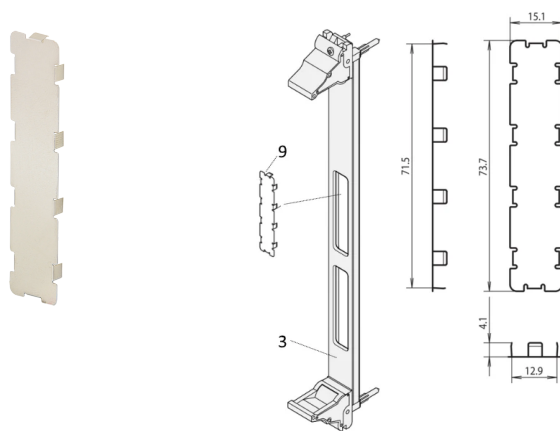

PMC Mezzanine Front Panel Cutout Cover for EMC Protection, Black

KATALOGOVÉ ČÍSLO

60835-024

The stainless steel EMC cover enable to close unused cut-outs in the PMC mezzanine front panels.

CERTIFICATIONS

VLASTNOSTI

Material stainless steel, 0.2 mm

EMC cover to close unused cut-outs in the PMC mezzanine front panels

VLASTNOSTI PRODUKTU

Množství v balení: 1

Povrchová úprava: Chrome

Materiál: Stainless Steel

Product Type: Cover

Works With: Front Panels

DALŠÍ PODROBNOSTI O PRODUKTU

Please take into consideration that deliveries may be carried out in the stated SPQs (SPQ, e.g. 5 pieces, 10 pieces, 50 pieces, etc.). Differing order quantities (e.g. 2 pieces) may be changed to the next possible delivery quantity = Standard Pack Quantity.