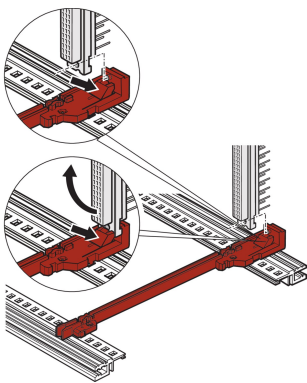

# Guide Rail Standard Type, With DIN Connector Fixing, Plastic, 160 mm, 2 mm Groove Width, Red, 1 Pair

## KATALOGOVÉ ČÍSLO

**64560-074**

The the standard type guide rail with connector fixing allows the user to clip the DIN connectors (EN 60603-2 (DIN 41612)) directly onto the guide rails. Only applicable with Euroboards with the dimensions 100 x 160 mm and 100 x 220 mm. Suitable for RatiopacPRO/-AIR, PropacPRO, CompacPRO and EuropacPRO.

## VLASTNOSTI

Easy and economic mounting of connectors through snap connections as alternative to z-rails or horizontal rails with integrated z-rail

For single Euroboard format 100 × 160 mm or 100 × 220 mm; not suitable for double Euroboard format

Plastic guide rail, one piece, red, for 2 mm groove width

Can be clipped into horizontal rails in Al extrusion

Can be clipped into 1.5 mm thick plate

Storage temperature: from -40 °C ... 130 °C