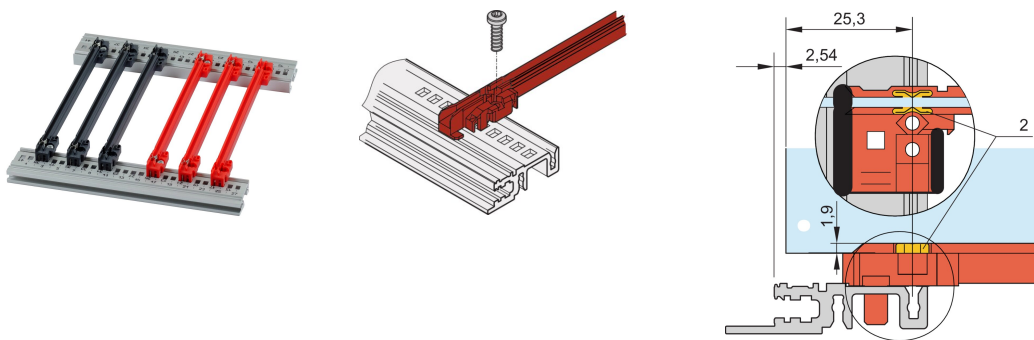

Guide Rail Accessory Type, PC, 160 mm, 2 mm Groove Width, Grey

KATALOGOVÉ ČÍSLO

64568-055

New generation of accessory type guide rails for PCBs or plug-in units. Forms a reliable interface between the subrack mechanics and the sub-assemblies.

CERTIFICATIONS

VLASTNOSTI

NEW generation accessory type plastic guide rails for reliable retention of PCBs or plug-in units

Significantly increased stability, due to a optimized design and high quality material (PC)

Improved fire safety properties, fulfills EN 45545-2 requirement sets R22, R23 and R24 with HL3

"Halogen-Free", according to IEC 61249-2-21

Can be clipped into horizontal rails (Al extrusion) or into 1.5 mm thick plates

Can be bolted to the horizontal rails Type H and R for higher shock and vibration requirements

Optional ESD clip for an conductive contact between PCB and horizontal rail available

Storage temperature: from -40 °C ... 130 °C