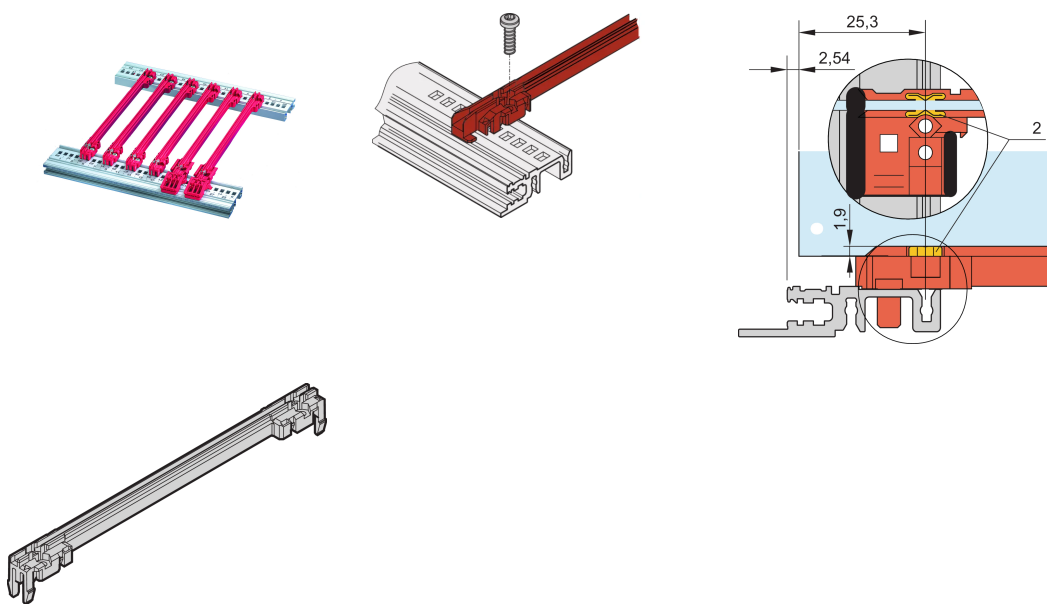

# Guide Rail Accessory Type, Plastic, 100 mm, 2 mm Groove Width, Red

## KATALOGOVÉ ČÍSLO

**64568-082**

The plastic guide rail for PCBs or plug-in units of the Accessory type, forms a reliable interface between the subrack mechanics and the sub-assemblies. The guide rails can additionally be bolted to the horizontal

## VLASTNOSTI

Plastic guide rail, accessory type

Guide rails can be clipped into horizontal rails (Al extrusion) or into 1.5 mm thick plates

Storage temperature: from -40 °C ... 130 °C

The optional ESD clip can be fitted into guide rails and ensures conductive contact between PCB and horizontal rail both on the solder side and on the component side

## VLASTNOSTI PRODUKTU

Product Type: Guide Rail

Produktová řada: EuropacPRO; RatiopacPRO; RatiopacPRO AIR; CompacPRO; PropacPRO; MultipacPRO; Inpac

Typ: Accessory

Works With: Subracks; Cases; Chassis

Board Depth: 100mm